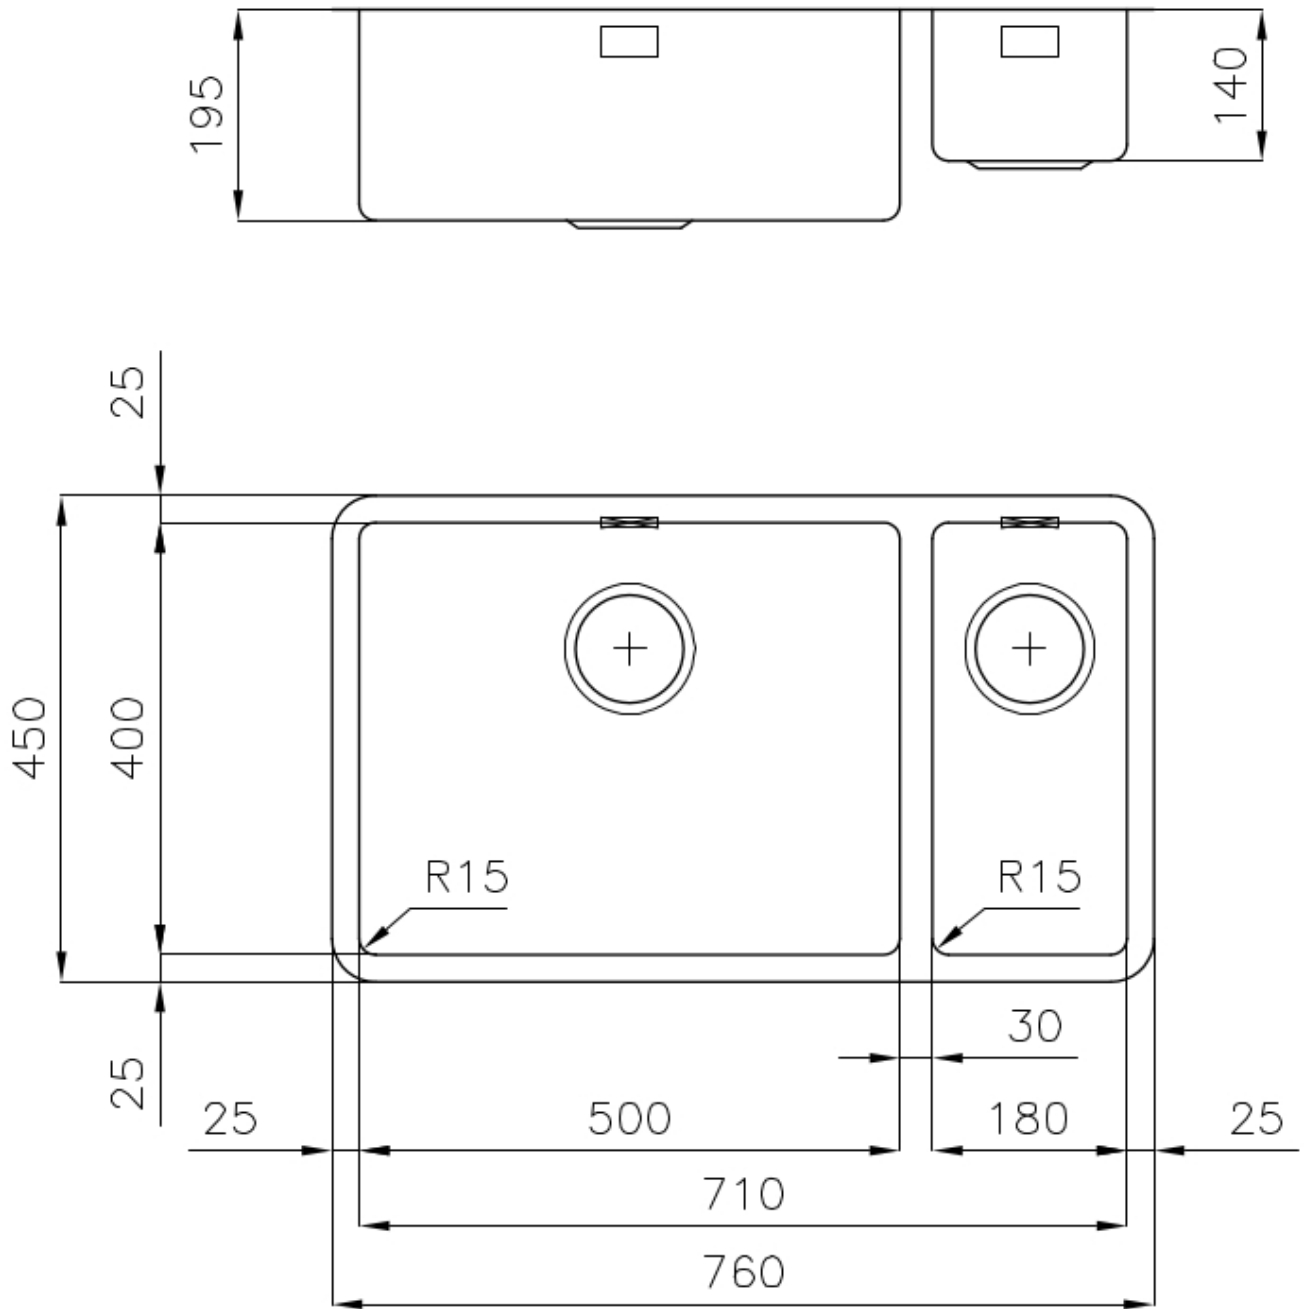

Sink KE - R15

Tank on the right

Kitchen Sinks

Code: 2204 851

DETAILS

Edge/Installation Type	Undermount
Finish	Foster brushed
Material	AISI 304 stainless steel
Texture	Foster brushed
Base	80 cm
Dimensions	760x450 mm
Standard fittings	Fixing hooks, gasket, drain, overflow and siphon, boxed packing
Mixer holes	No standard holes
Built-in hole	View technical data sheet

Drainer No

Width 76 cm

Bowl dimension 500x400 + 180x400mm

Number of bowls 2 bowls

Waste fitting 3,5" drain

FEATURES

Basket 3,5" waste fitting The drain is equipped with a large 3.5" drain, with the practical basket cap that prevents the discharge of solid parts.

High thickness 1mm thick steel. A significant thickness, which guarantees the maximum sturdiness and durability.

Perimetral overflow The overflow is always a security on the Foster sinks that prevents the overflow of water in case of oversights. The perimeter drain solution improves aesthetics thanks to its square and essential shape.

Small radius Bowls with squared shapes with a modern design and an increased capacity, for a minimal aesthetics connected with an extreme practicality.

TECHNICAL DATA

OPTIONAL ACCESSORIES

Cestello inox
8612 000